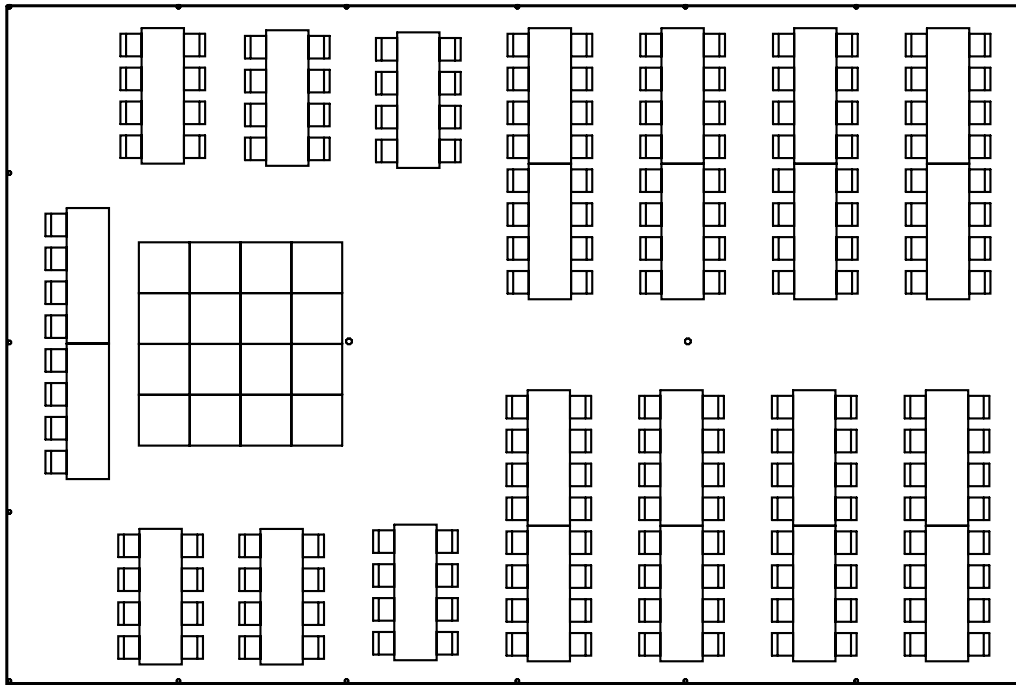

*192 Chairs, Space for Dance Floor*

0 10 20 30  
Feet